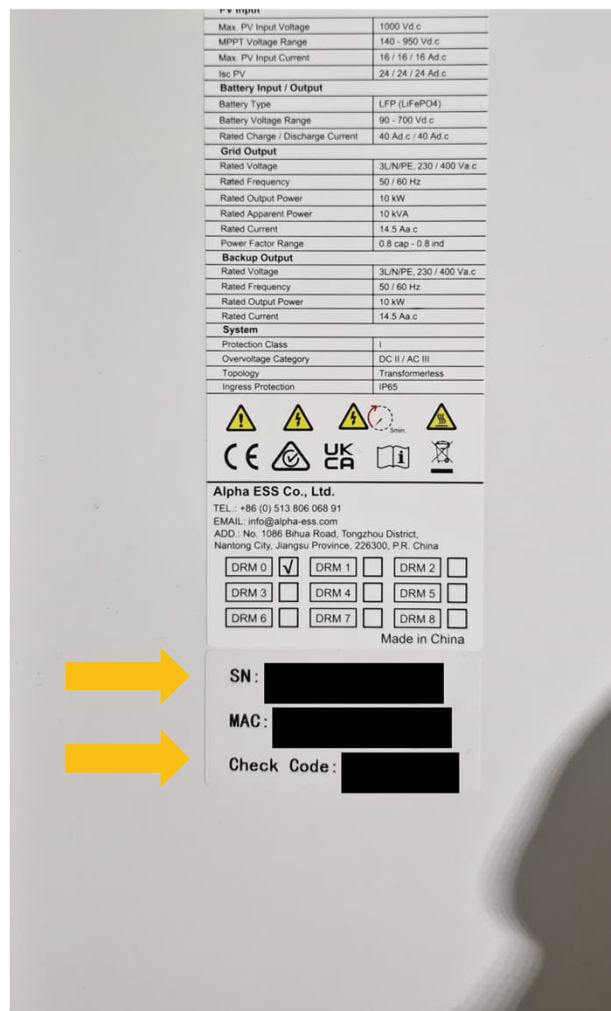

Stap 4:

Vul het **Product serienummer (S/N)** in en de **Check Code** van je system. Dit zijn verplichte velden.

Zowel het Serienummer als de Check Code vindt je op de sticker op de AlphaESS batterijomvormer. Vind je deze nu niet, stuur dan een mail naar support@solshare.nl of bel met 085 00 35 300 en kies voor de servicedesk.

End user Registration

Product S/N (Serial Number)

Product S/N (Serial Number)

Check code

Check code

Contact number(optional)

Contact number

Contact Person(optional)

Contact Person

Country(optional)

Country

Province/State(optional)

Province/State

City/Town(optional)

City/Town

Post code(optional)

Post code